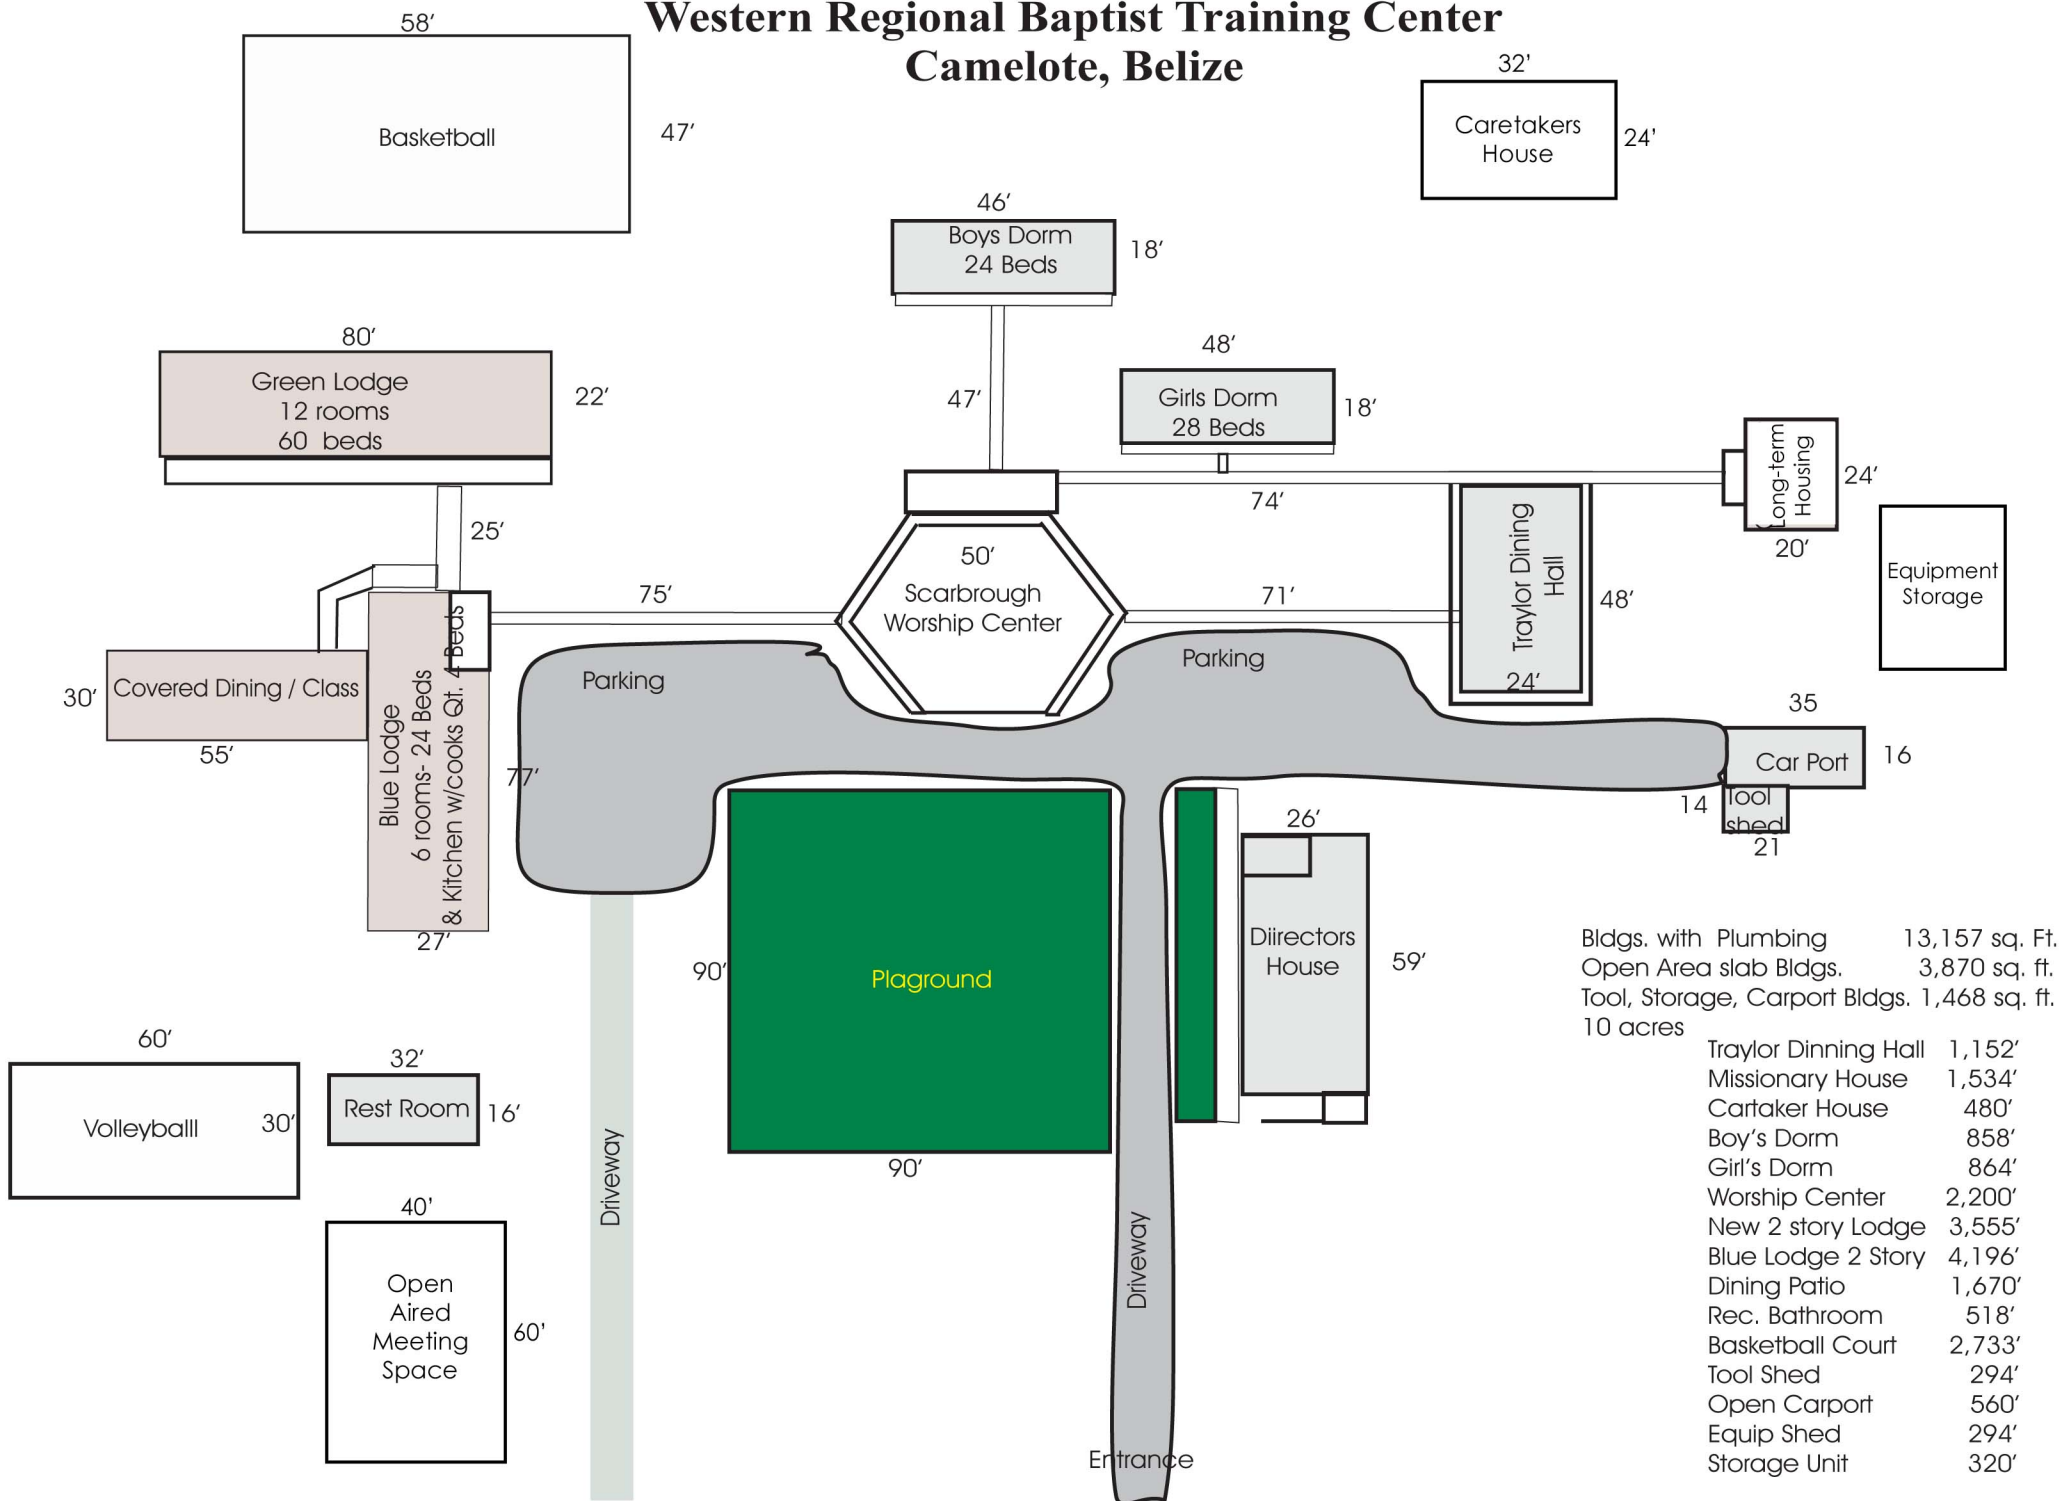

Western Regional Baptist Training Center Camelote, Belize

Bldgs. with Plumbing 13,157 sq. Ft.
 Open Area slab Bldgs. 3,870 sq. ft.
 Tool, Storage, Carport Bldgs. 1,468 sq. ft.
 10 acres

Traylor Dinning Hall	1,152'
Missionary House	1,534'
Cartaker House	480'
Boy's Dorm	858'
Girl's Dorm	864'
Worship Center	2,200'
New 2 story Lodge	3,555'
Blue Lodge 2 Story	4,196'
Dining Patio	1,670'
Rec. Bathroom	518'
Basketball Court	2,733'
Tool Shed	294'
Open Carport	560'
Equip Shed	294'
Storage Unit	320'